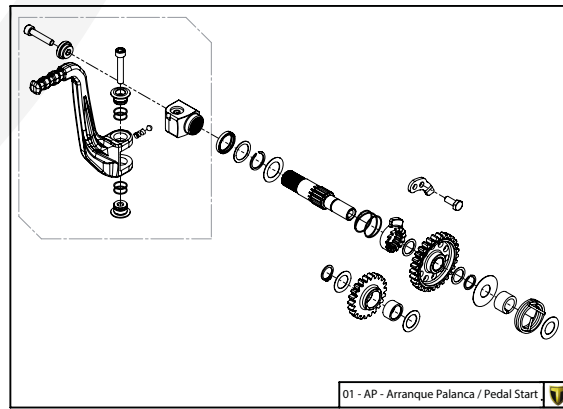

Despiece TRRS Raga Racing 2021 Electric Start

D

C

B

A