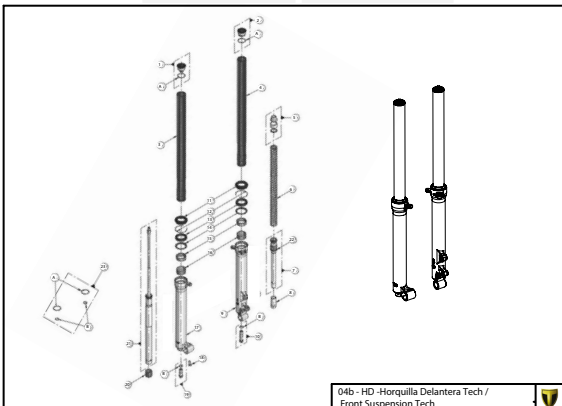

Despiece TRRS Raga Racing 2021 Electric Start

D

C

B

A