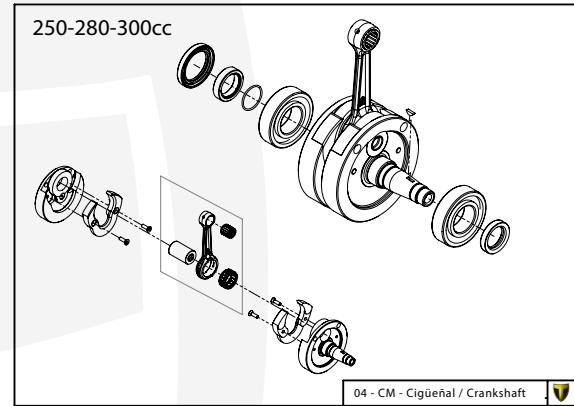

Despiece TRRS Raga Racing 2021 Electric Start

D