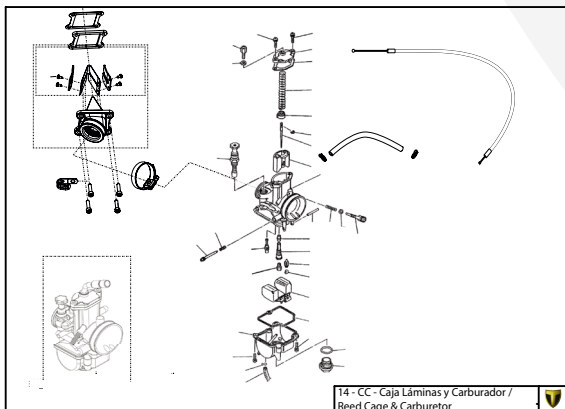

Despiece TRRS Raga Racing 2021 Electric Start

D

C

B

A