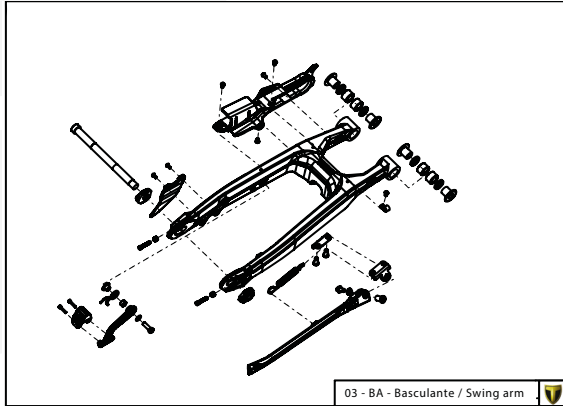

Despiece TRRS Raga Racing 2021 Electric Start

D