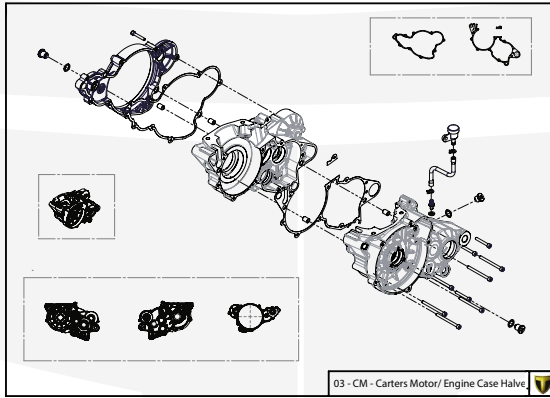

Despiece TRRS Raga Racing 2021 Electric Start

D