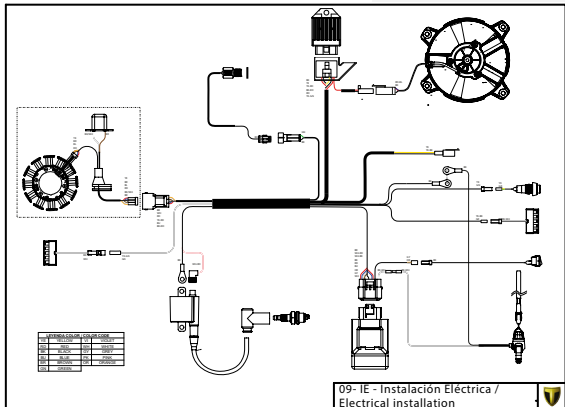

Despiece TRRS Raga Racing 2021 Electric Start

D