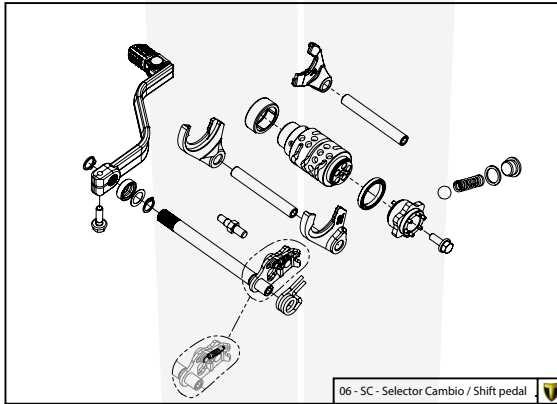

Despiece TRRS Raga Racing 2021 Electric Start

D

C

B

A