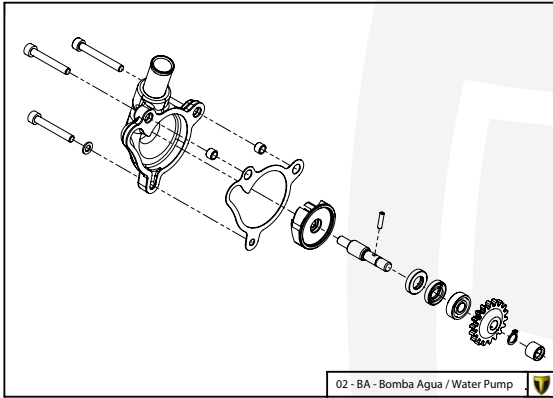

Despiece TRRS Raga Racing 2021 Electric Start

D