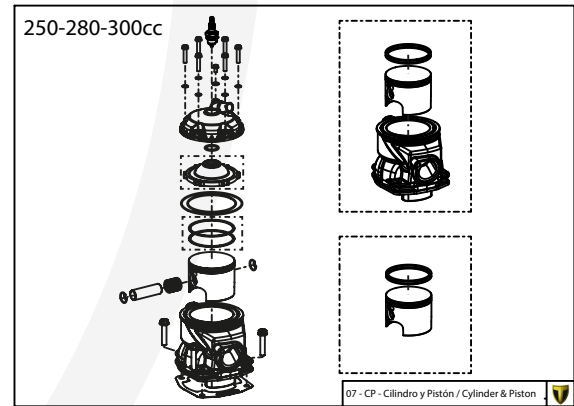

Despiece TRRS Raga Racing 2021 Electric Start

D

C

B

A