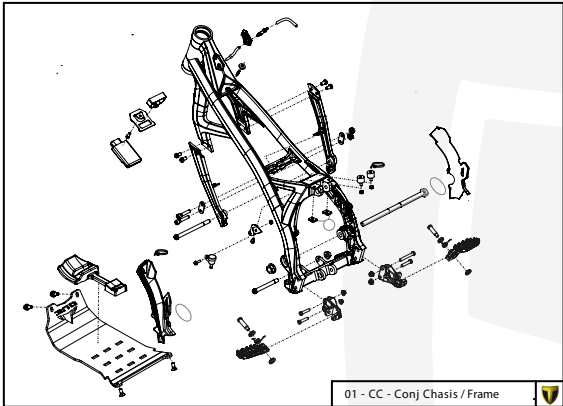

Despiece TRRS Raga Racing 2021 Electric Start

D